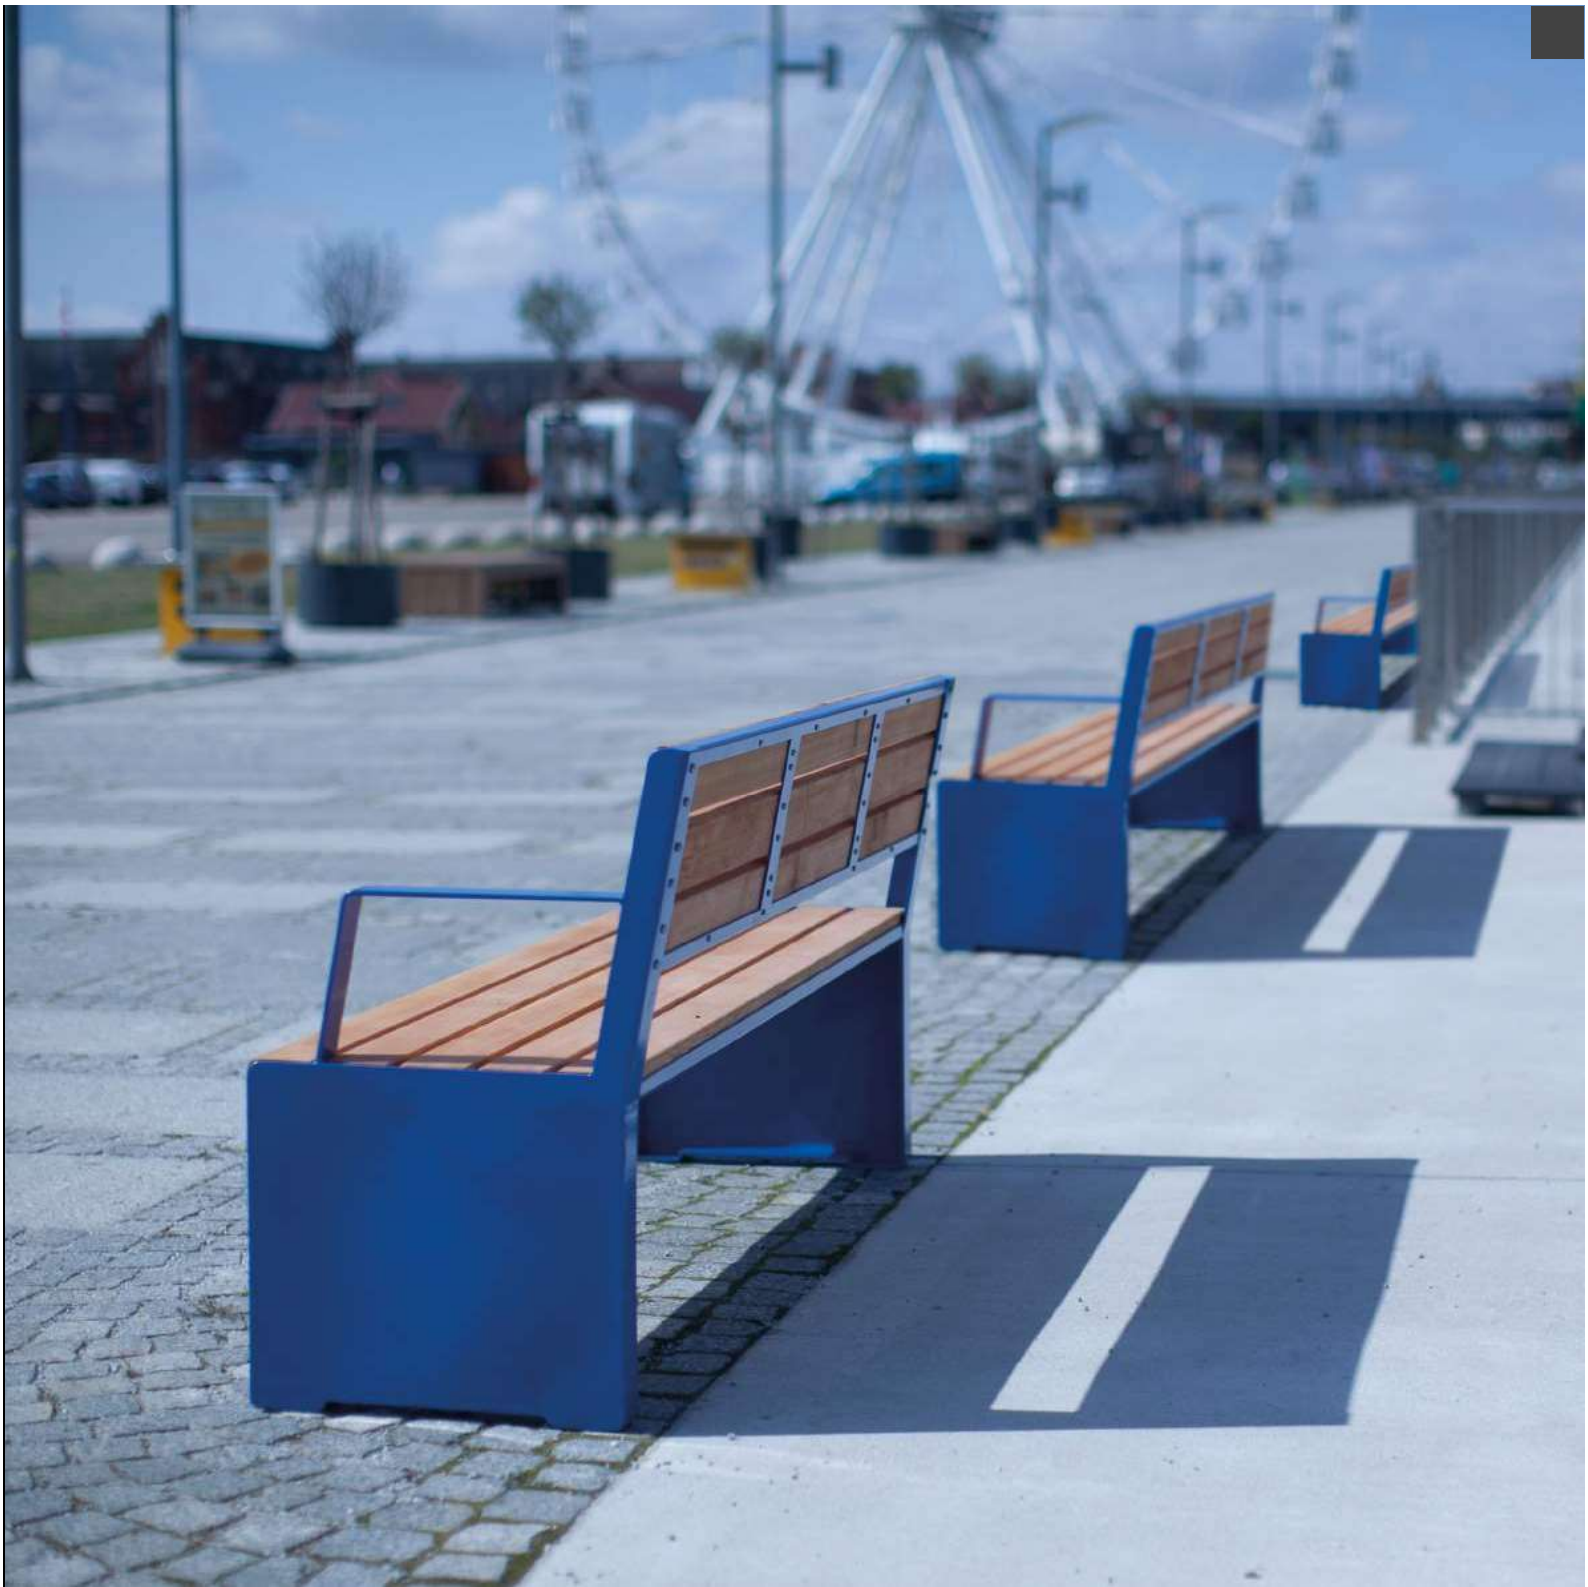

Did you know that:

Copenhagen has
the cleanest harbour in Europe!

— FREDERIKSBERG —

/ POWDER COATED STEEL
/ LARCH WOOD

Simplicity and lightness are main features of the FREDERIKSBERG line. The products are airy, light and blend well into the surroundings and evoke nature. Perfect for outdoor lunches with friends and family. These products are classic, comfortable and timeless.