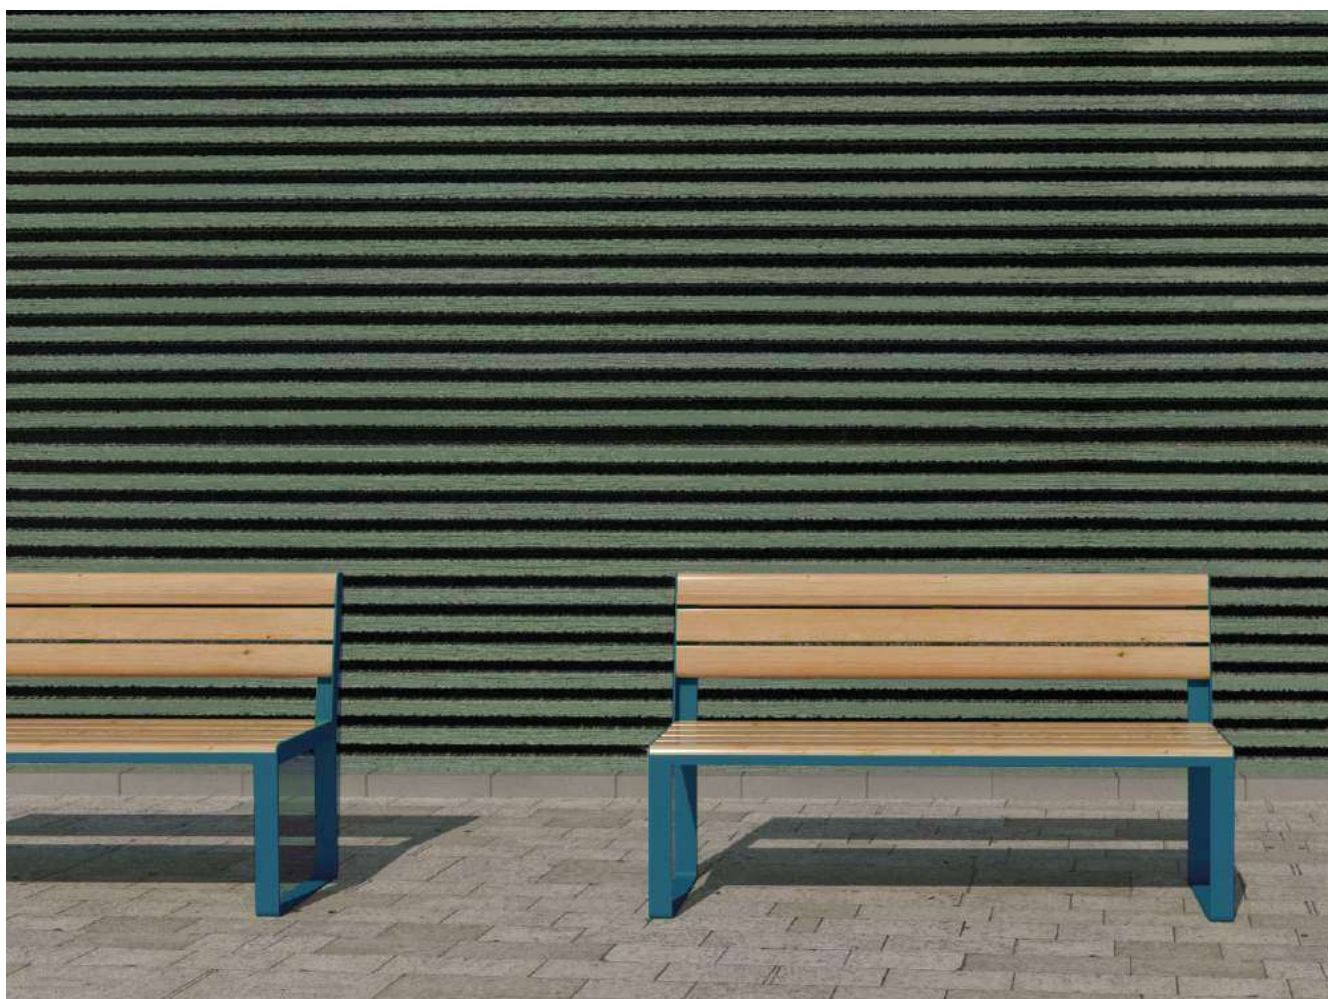

— FREDERIKSBERG —