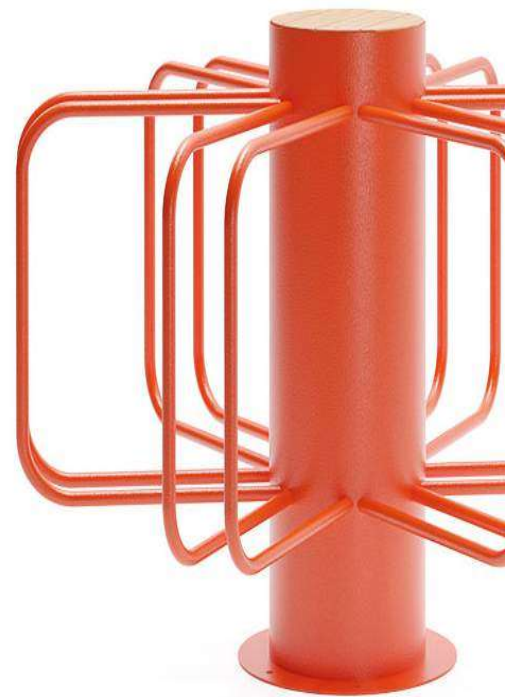

/ L:72 x W:10 x H:71

Did you know that...

The most popular Danish word
is "HYGGE"
meaning: COZY

— VALBY —

/ POWDER COATED STEEL
/ LARCH WOOD

The VALBY line is fun and truly modern. With its shapes, you can create many arrangements that will not only serve many users at the same time but also have a playful character of an abstract playground installation. Add these colorful objects to your project and watch it bring people together. Let it be a feature piece of the community meeting point! VALBY is suitable for both indoor and outdoor installation.

61701-S-L VALBY

/ stool

/ L:40 x W:40 x H:48

61702-S-L VALBY

/ tall stool

/ L:40 x W:40 x H:63

61703-S-L VALBY

/ bench