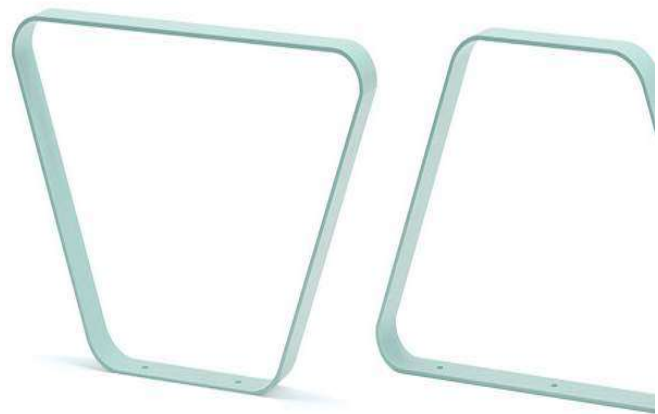

/ POWDER COATED STEEL
/ LARCH WOOD