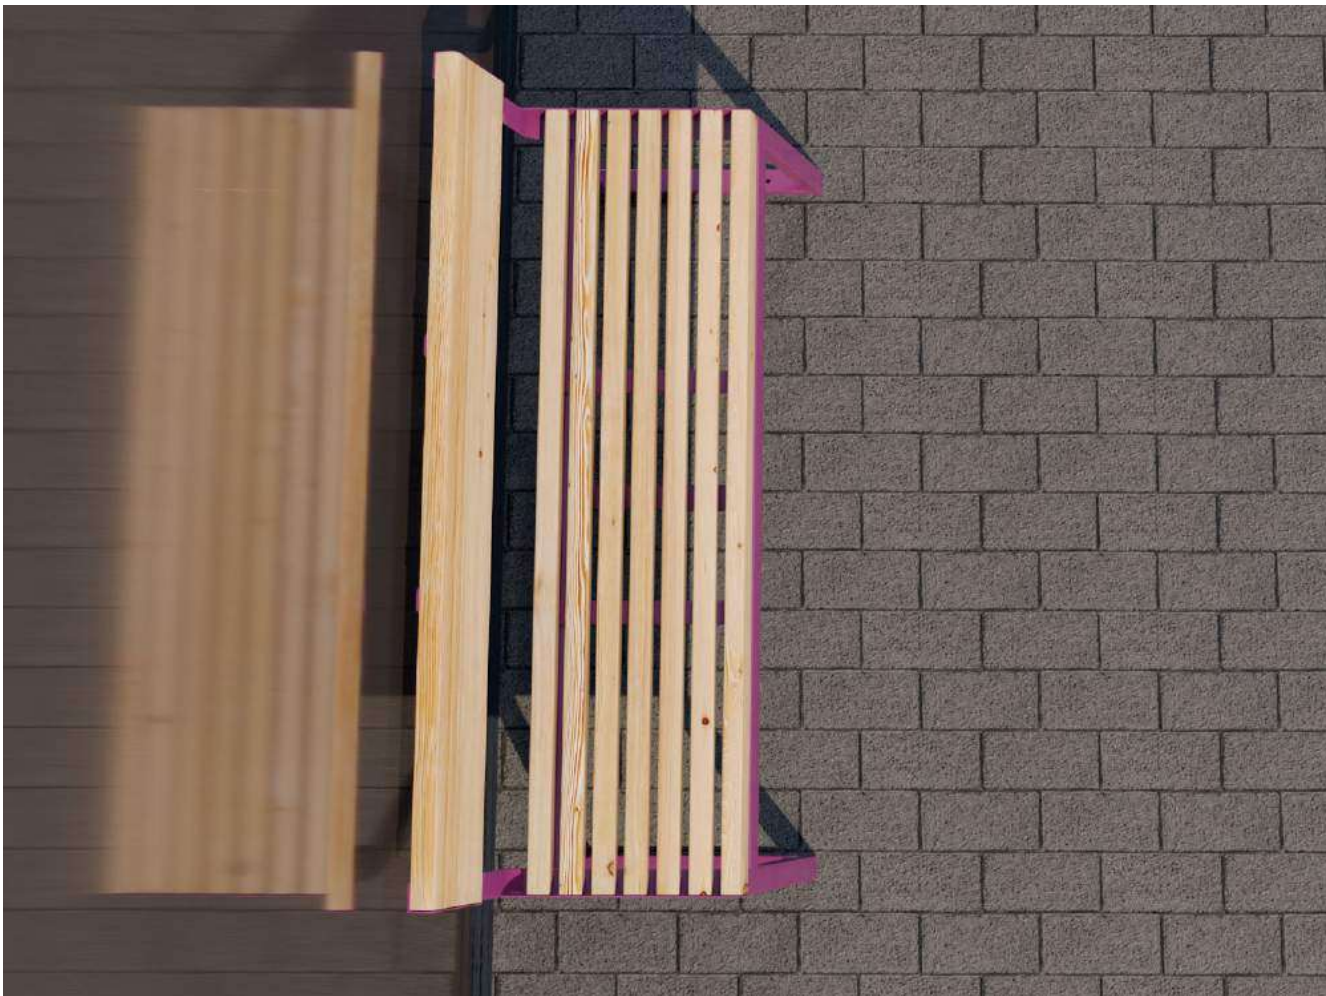

Did you know that...

The Danish monarchy
is the oldest continuing monarchy
in the world!

— AMAGER —

/ POWDER COATED STEEL
/ LARCH WOOD

AMAGER is one of our biggest lines, with many options to choose from to create a well-equipped recreational area. Suitable for indoor and outdoor settings. Its unique, minimalistic but interesting construction will be perfect for waterfront boulevards. Amager is classic but edgy, like all our products - durable, resistant and can be arranged for many users at once.