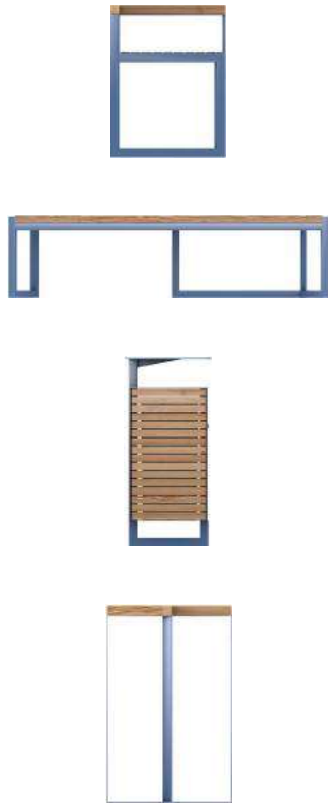

The CHRISTIANIA line is simple and minimalist, perfect to blend in and underline any surroundings. It will be a perfect solution for both indoor and outdoor lounge areas, where you want to accommodate many users without overpowering the space with too many objects. Set the products in long lines to create a multitude of seating spots even in narrow places.