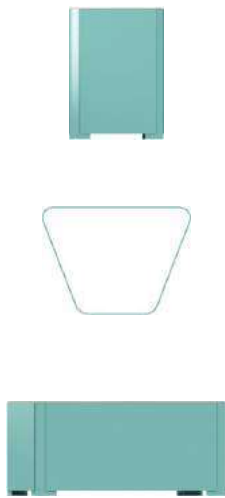

Simple, yet original, rounded shapes of the KØDBYEN line are almost like an art installation. Bent stainless steel contrasts with the wood to give these products the unique feeling of being modern and cozy at the same time. Kødbyen is hip and cool, but also comfortable and low maintenance. Make it extra special by choosing a color that will stand out!