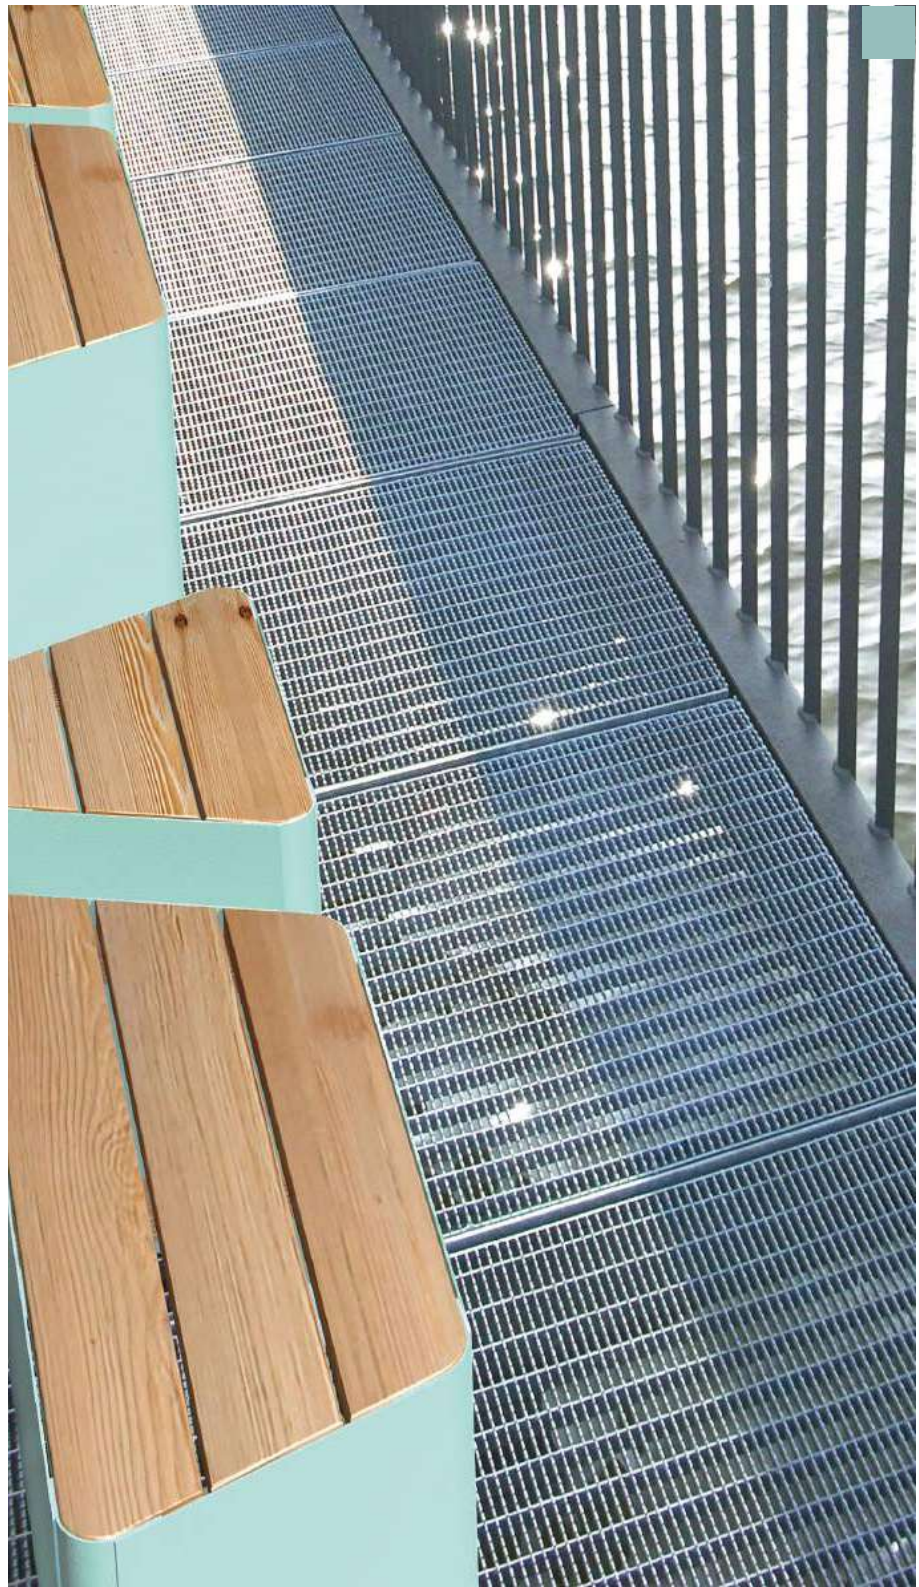

Simple, yet original, rounded shapes of the KØDBYEN line are almost like an art installation. Bent stainless steel contrasts with the wood to give these products the unique feeling of being modern and cozy at the same time. Kødbyen is hip and cool, but also comfortable and low maintenance. Make it extra special by choosing a color that will stand out!