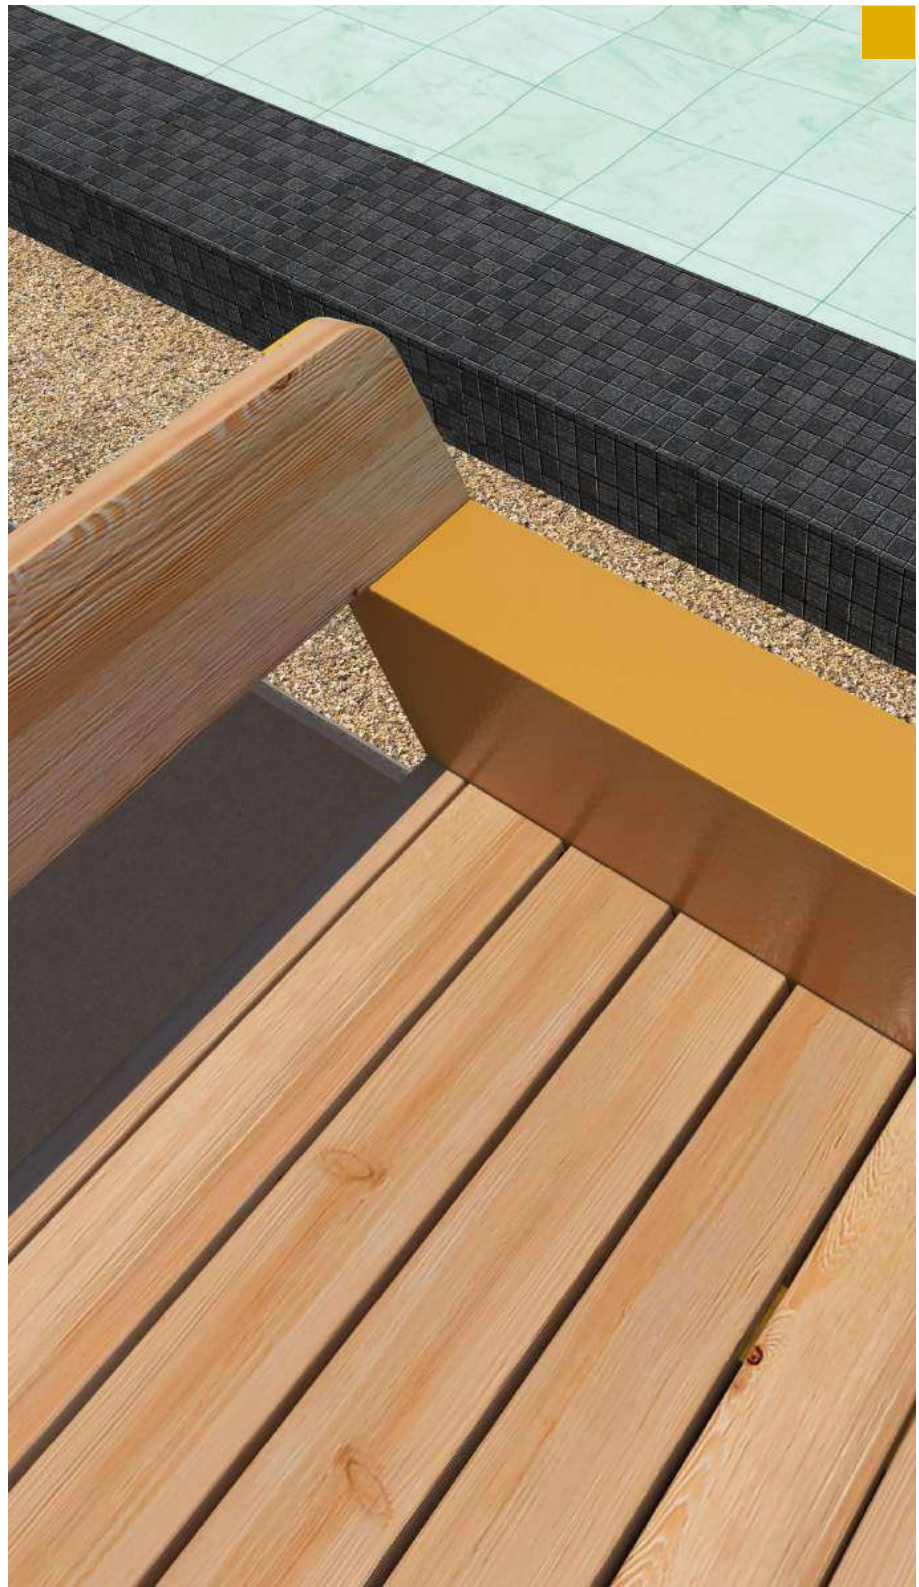

— NYBODER —

/ POWDER COATED STEEL
/ LARCH WOOD

Modern and playful shapes of the NYBODER line will bring everybody out to hang out. Color plays the main role here, much like in the historic neighbourhood of Nyboder in Copenhagen. Match the products with the color of the surroundings or choose a contrasting one and make it a real stand-out piece.