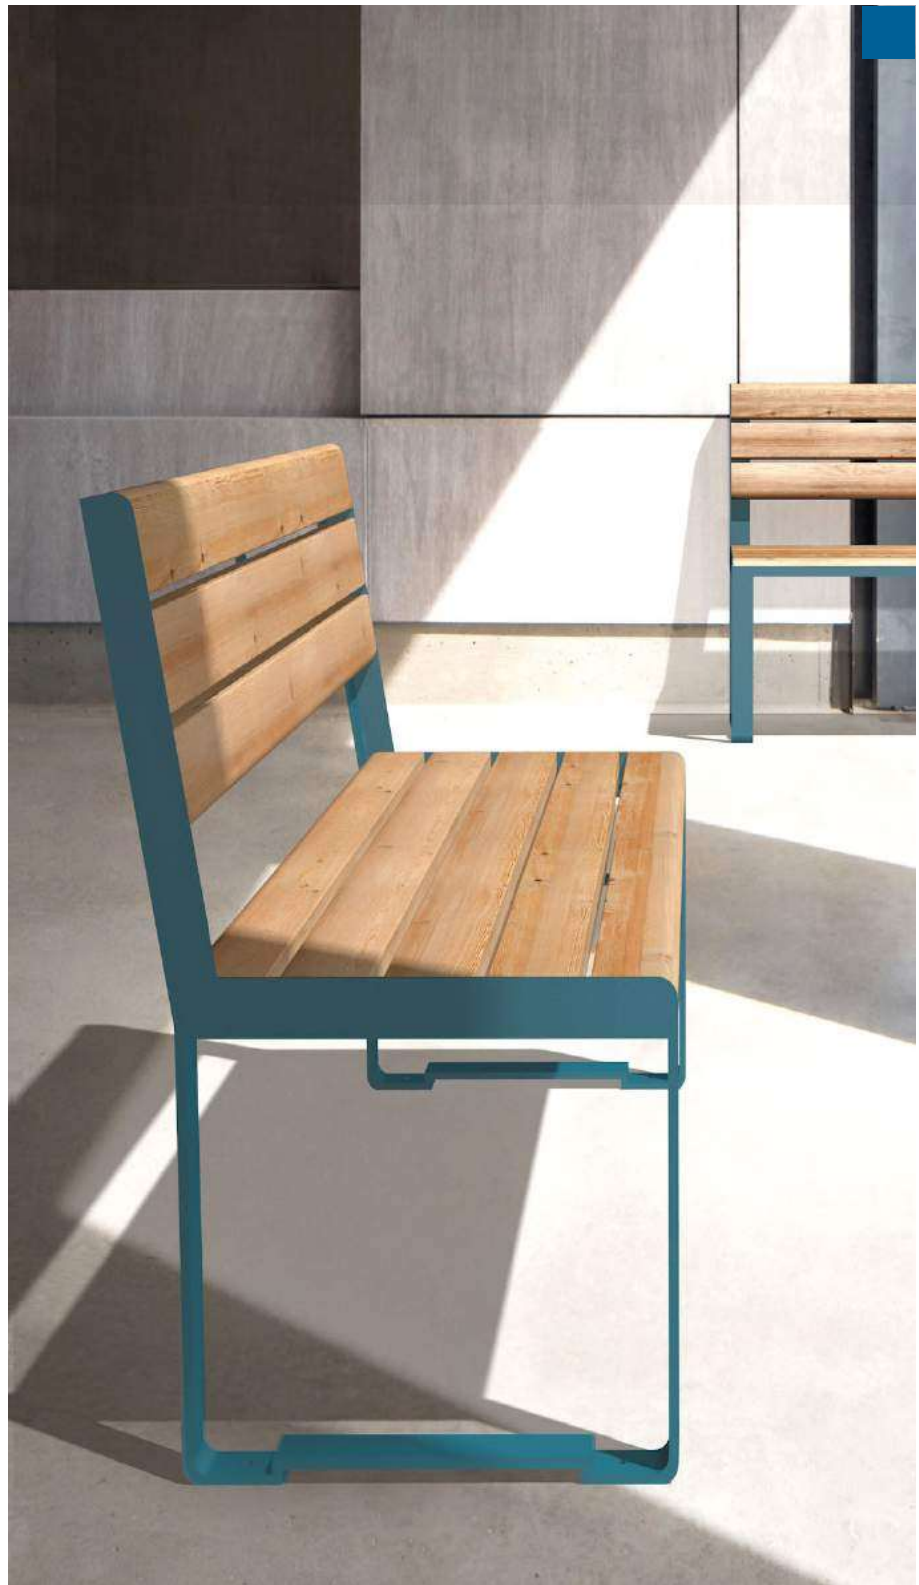

Did you know that:

Copenhagen has
the cleanest harbour in Europe!

— FREDERIKSBERG —

/ POWDER COATED STEEL
/ LARCH WOOD

Simplicity and lightness are main features of the FREDERIKSBERG line. The products are airy, light and blend well into the surroundings and evoke nature. Perfect for outdoor lunches with friends and family. These products are classic, comfortable and timeless.