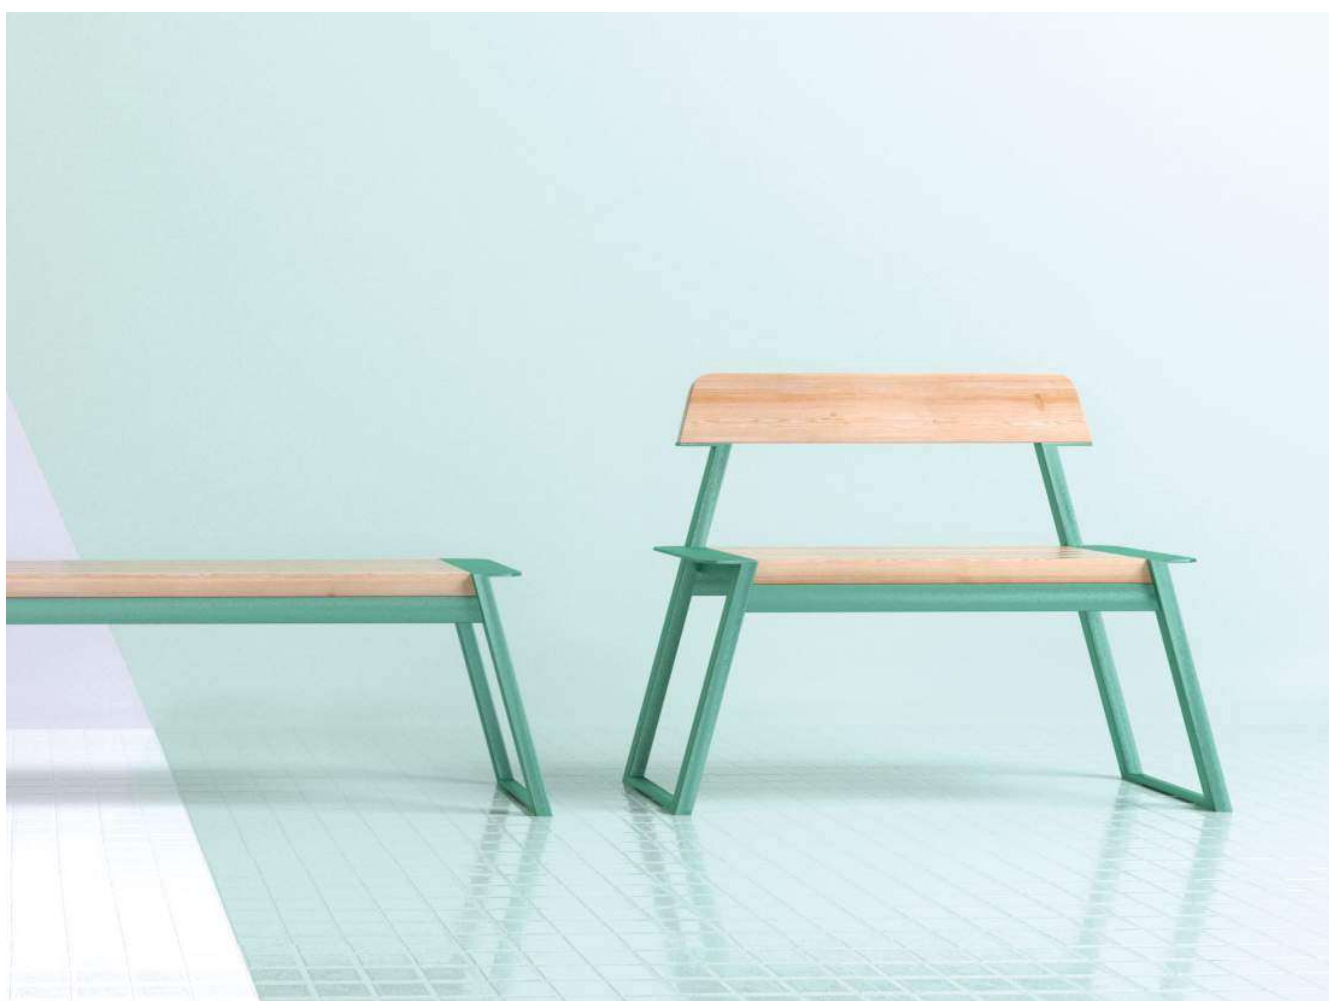

/ L:75 x W:50 x H:80

61920-S-L AMAGER

/ bar set

/ L:180 x W:150 x H:110 / SH:75

Did you know that:

Denmark has for many years been
in the top 3 of the happiest countries
in the world!

— NØRREBRO —

/ POWDER COATED STEEL
/ LARCH WOOD