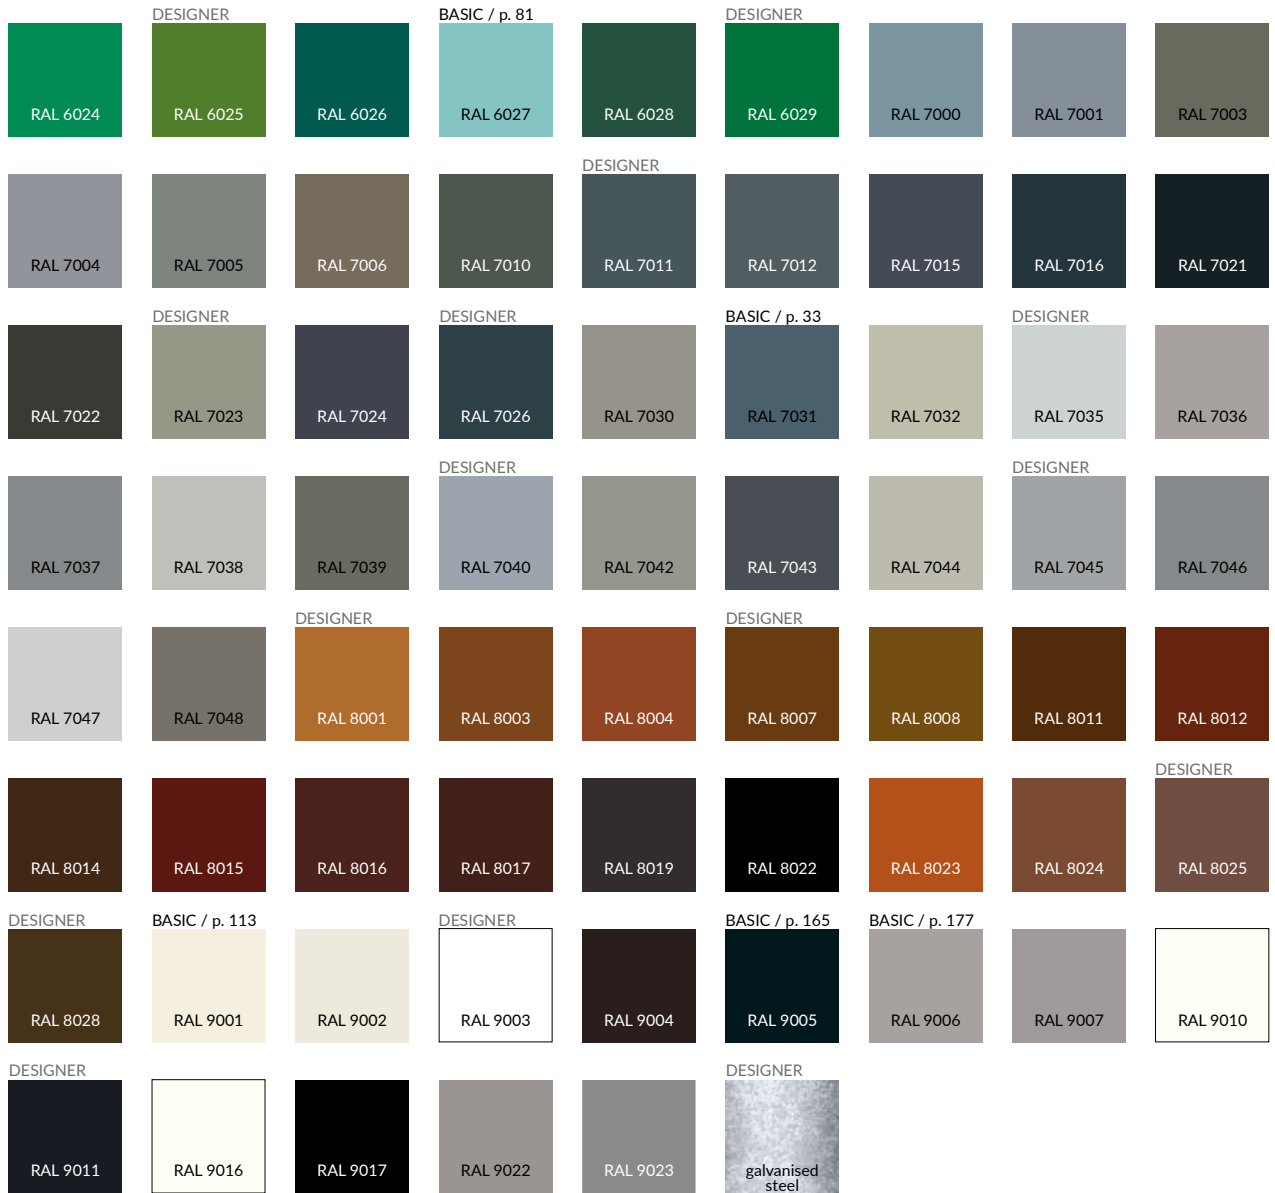

Please note that the colors might look different in nature