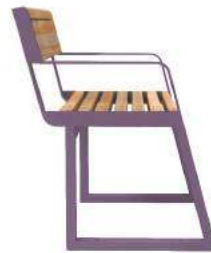

AMAGER / RAL 4001
p. 125